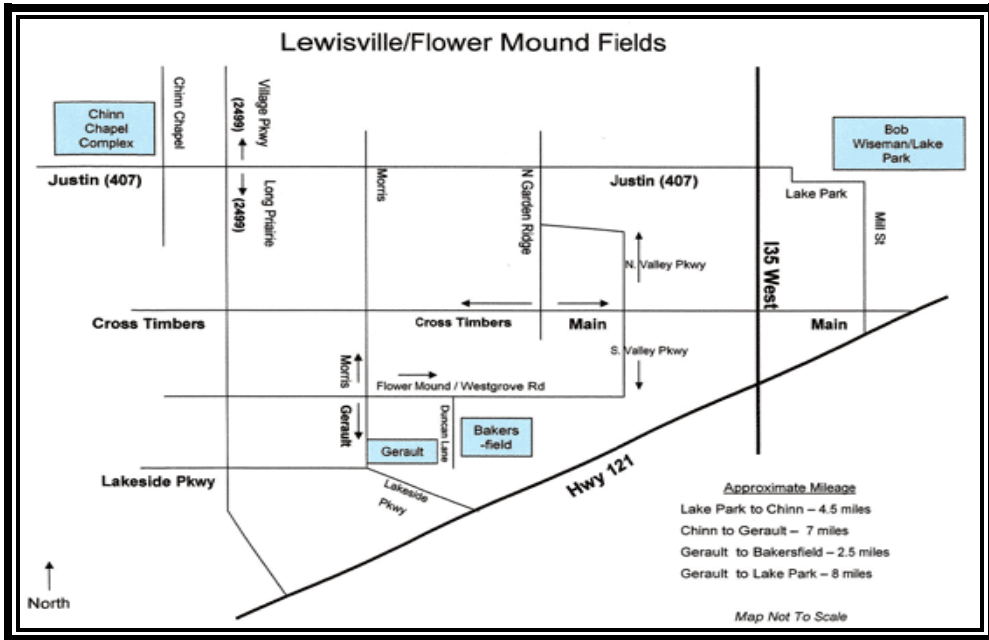

## Maps and Directions

### Bob Wiseman Soccer Complex

**From the Carrollton area**, take I-35E north to the F.M. 407 exit. Turn right (east) onto Lake Park Rd (407 crosses over the highway and heads west). This will take you directly to the park which will be on your left.

**From the Denton area**, take I-35E south to the F.M. 407 exit. Turn right (east) to cross over the highway. Turn left (east) onto Lake Park Rd. This will take you directly to the park which will be on your left.