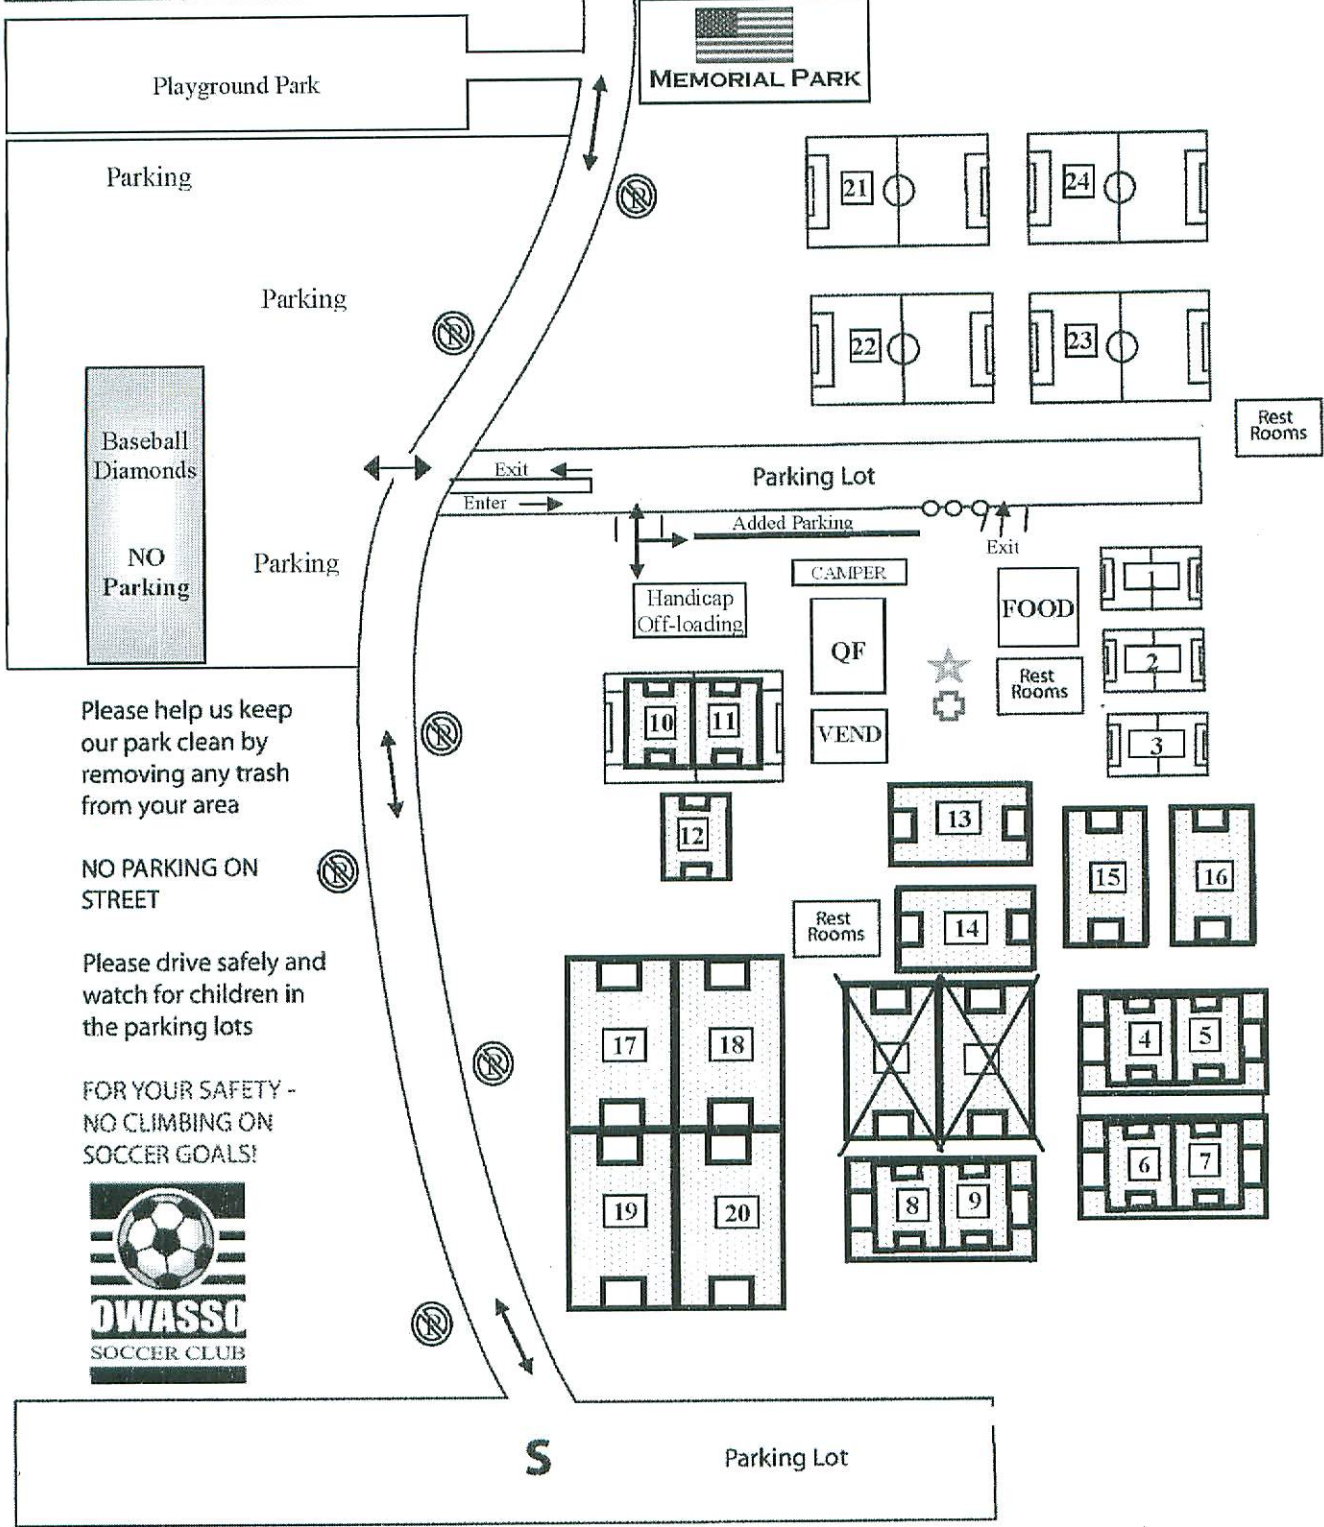

Continue West to Highway 75 **Owasso Sports Park**
10320 E. 116th St. N

Please help us keep our park clean by removing any trash from your area

NO PARKING ON STREET

Please drive safely and watch for children in the parking lots

FOR YOUR SAFETY - NO CLIMBING ON SOCCER GOALS!

LEGEND

Check-In & Results / Doctor / Drinks / Food & Drinks / Vendors / Marshall Tent

QF	+	☺	FOOD	VEND	★
----	---	---	------	------	---