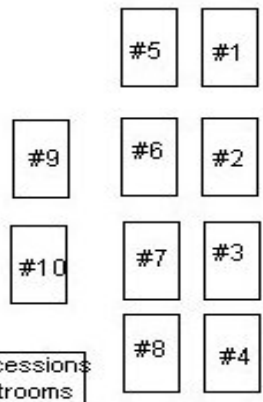

RICHLAND COLLEGE

RICHLAND COLLEGE

Walnut Entrance

PARKING ALLOWED ONLY IN THIS LOT!!

DO NOT PARK IN GRAVEL LOT OR IN THE GRASS!!!

TENNIS COURTS

NO PARKING!

Concessions Restrooms

NO PARKING!

BASEBALL

All Quickfoot games will be played here on the southern side of Richland College marked in red. These fields are known as Richland 11, 12, and 13.... Quickfoot field #'s are not on this field map. Please ask at check in for field information.